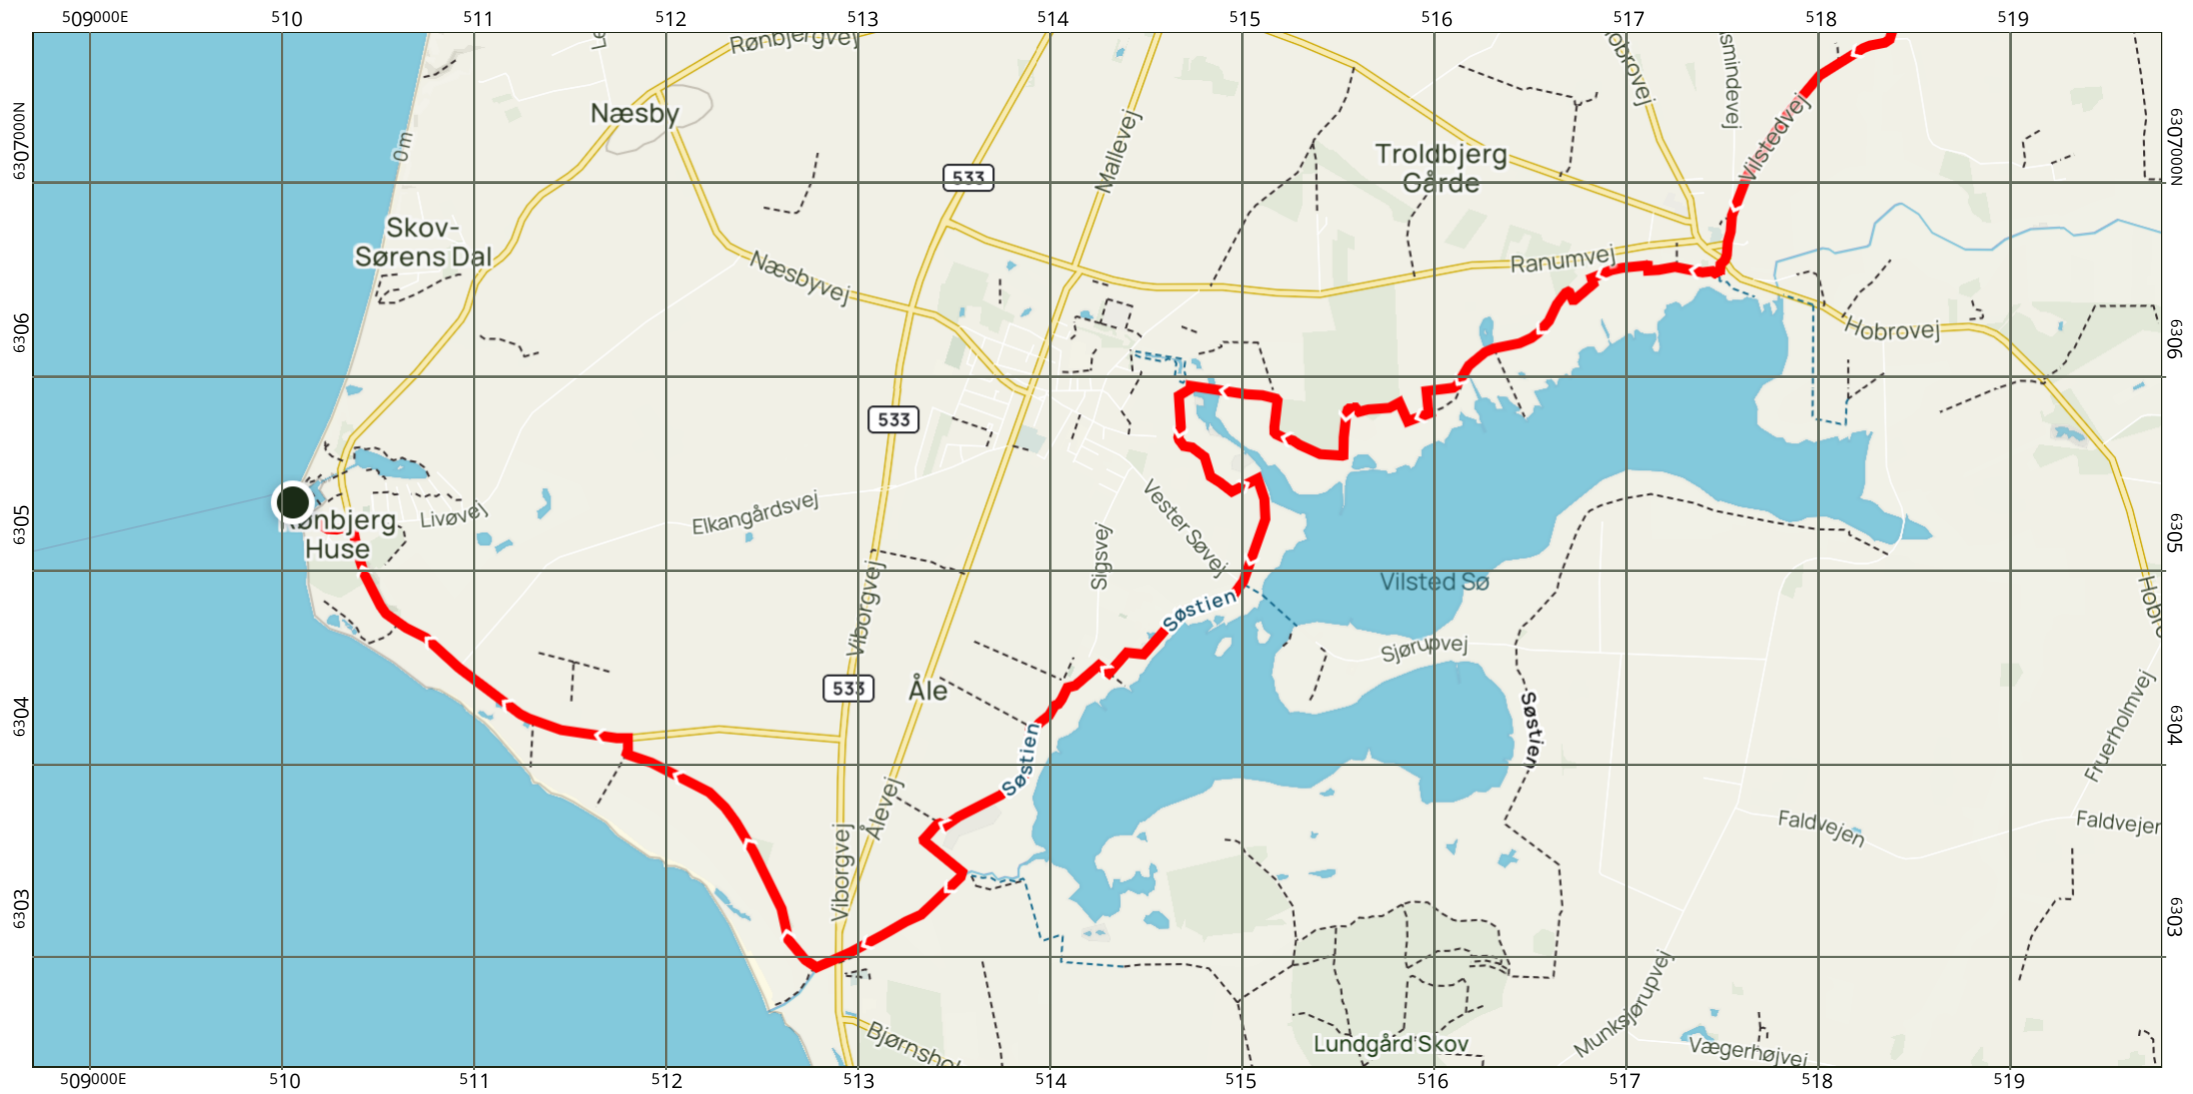

3.1°E

UTM Zone 32 Scale 1: 0 Datum WGS84

Gain: 294 m Loss: 293 m

3°E

 4/18/2023

★
3.1°E
4/18/2023

UTM Zone 32 Scale 1: 0 Datum WGS84

Gain: 302 m Loss: 313 m

 3.1°E

UTM Zone 32 Scale 1: 0 Datum WGS84

Gain: 302 m Loss: 313 m

4/18/2023
 3.2°E

UTM Zone 32 Scale 1: 0 Datum WGS84