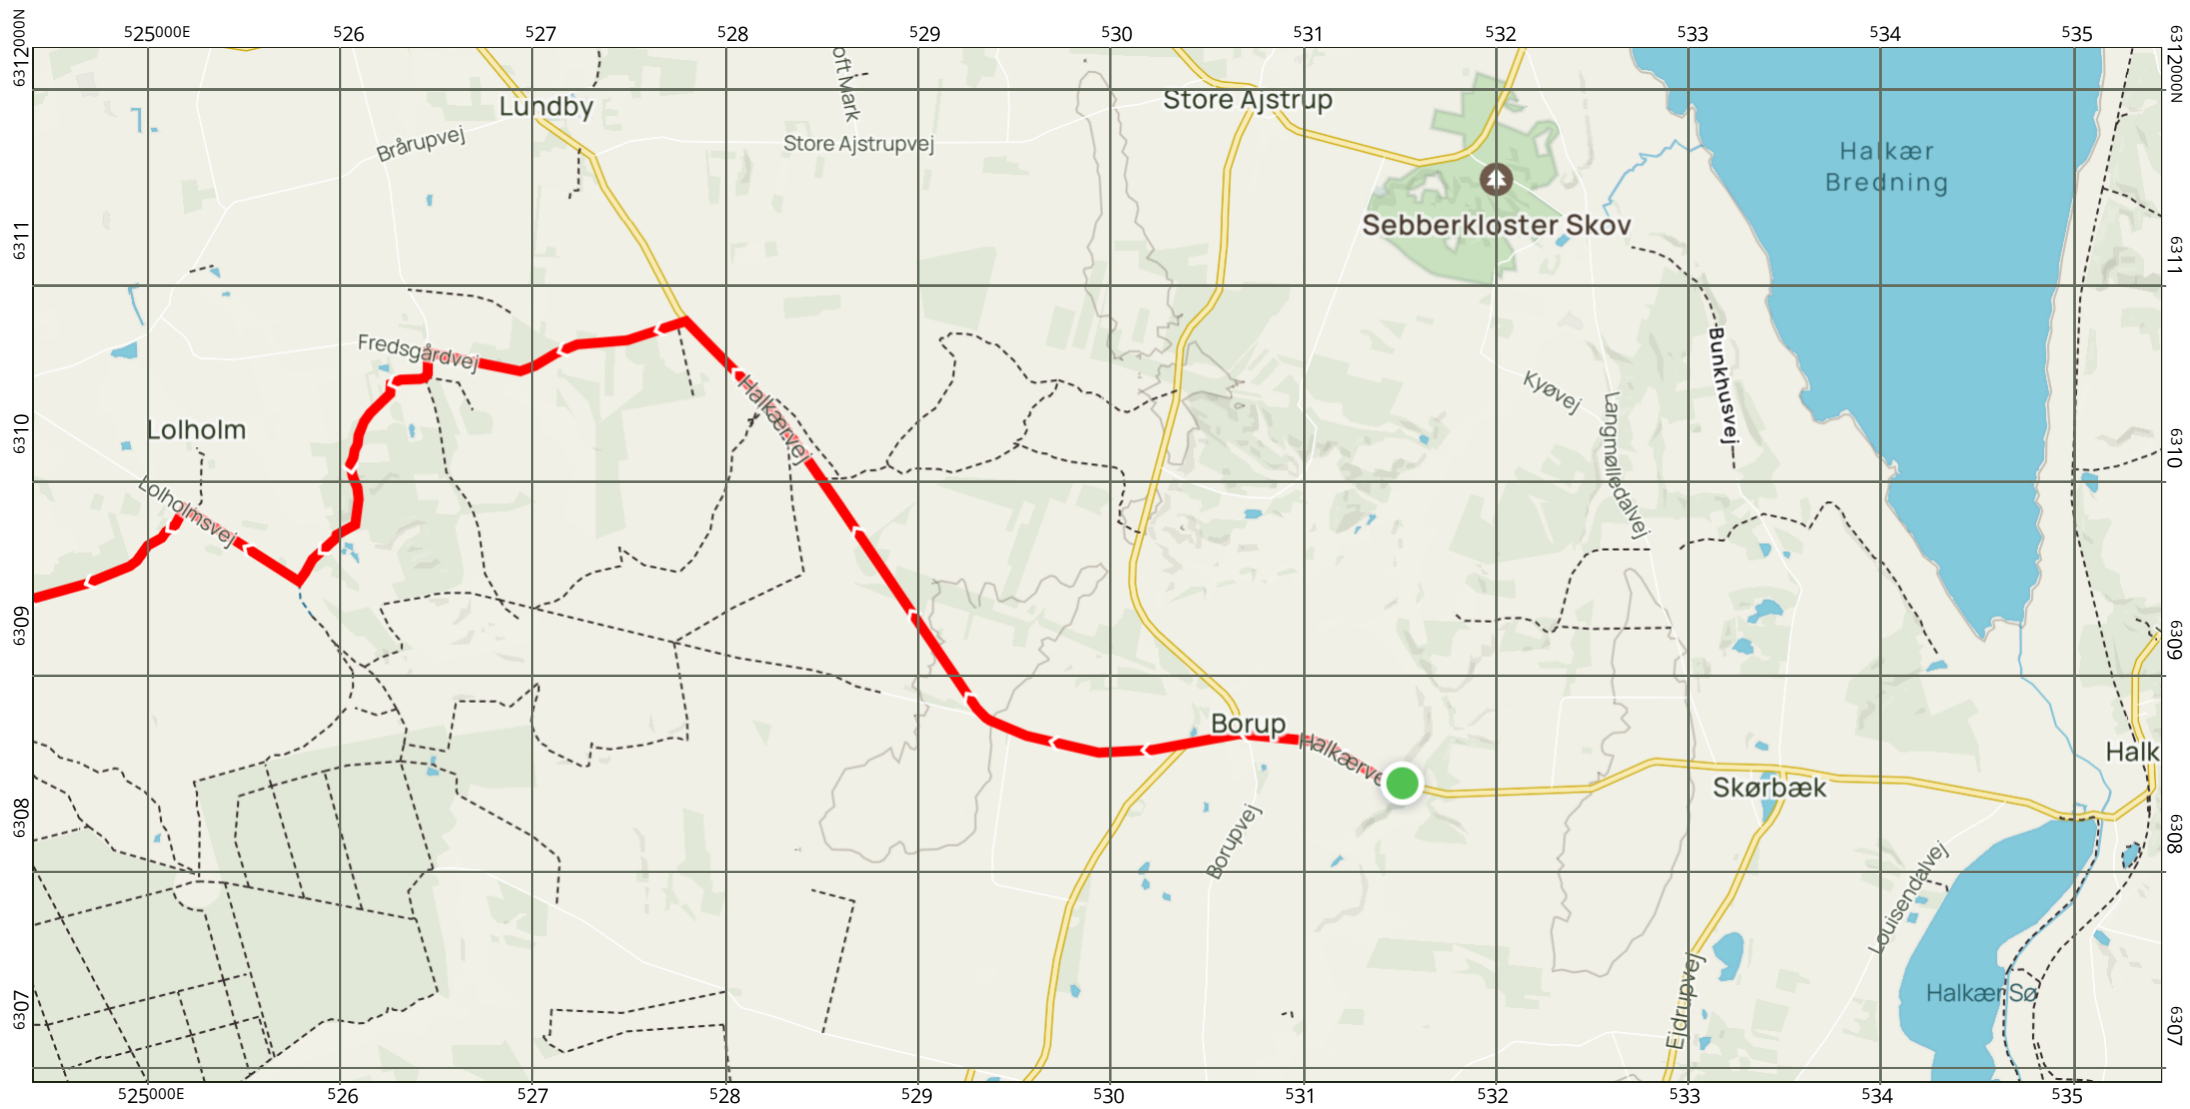

3.1°E

UTM Zone 32 Scale 1: 0 Datum WGS84

Gain: 294 m Loss: 293 m

3°E

 4/18/2023

★
3.1°E
4/18/2023

UTM Zone 32 Scale 1: 0 Datum WGS84

Gain: 302 m Loss: 313 m

 3.1°E

UTM Zone 32 Scale 1: 0 Datum WGS84

Gain: 302 m Loss: 313 m

4/18/2023
 3.2°E

UTM Zone 32 Scale 1: 0 Datum WGS84