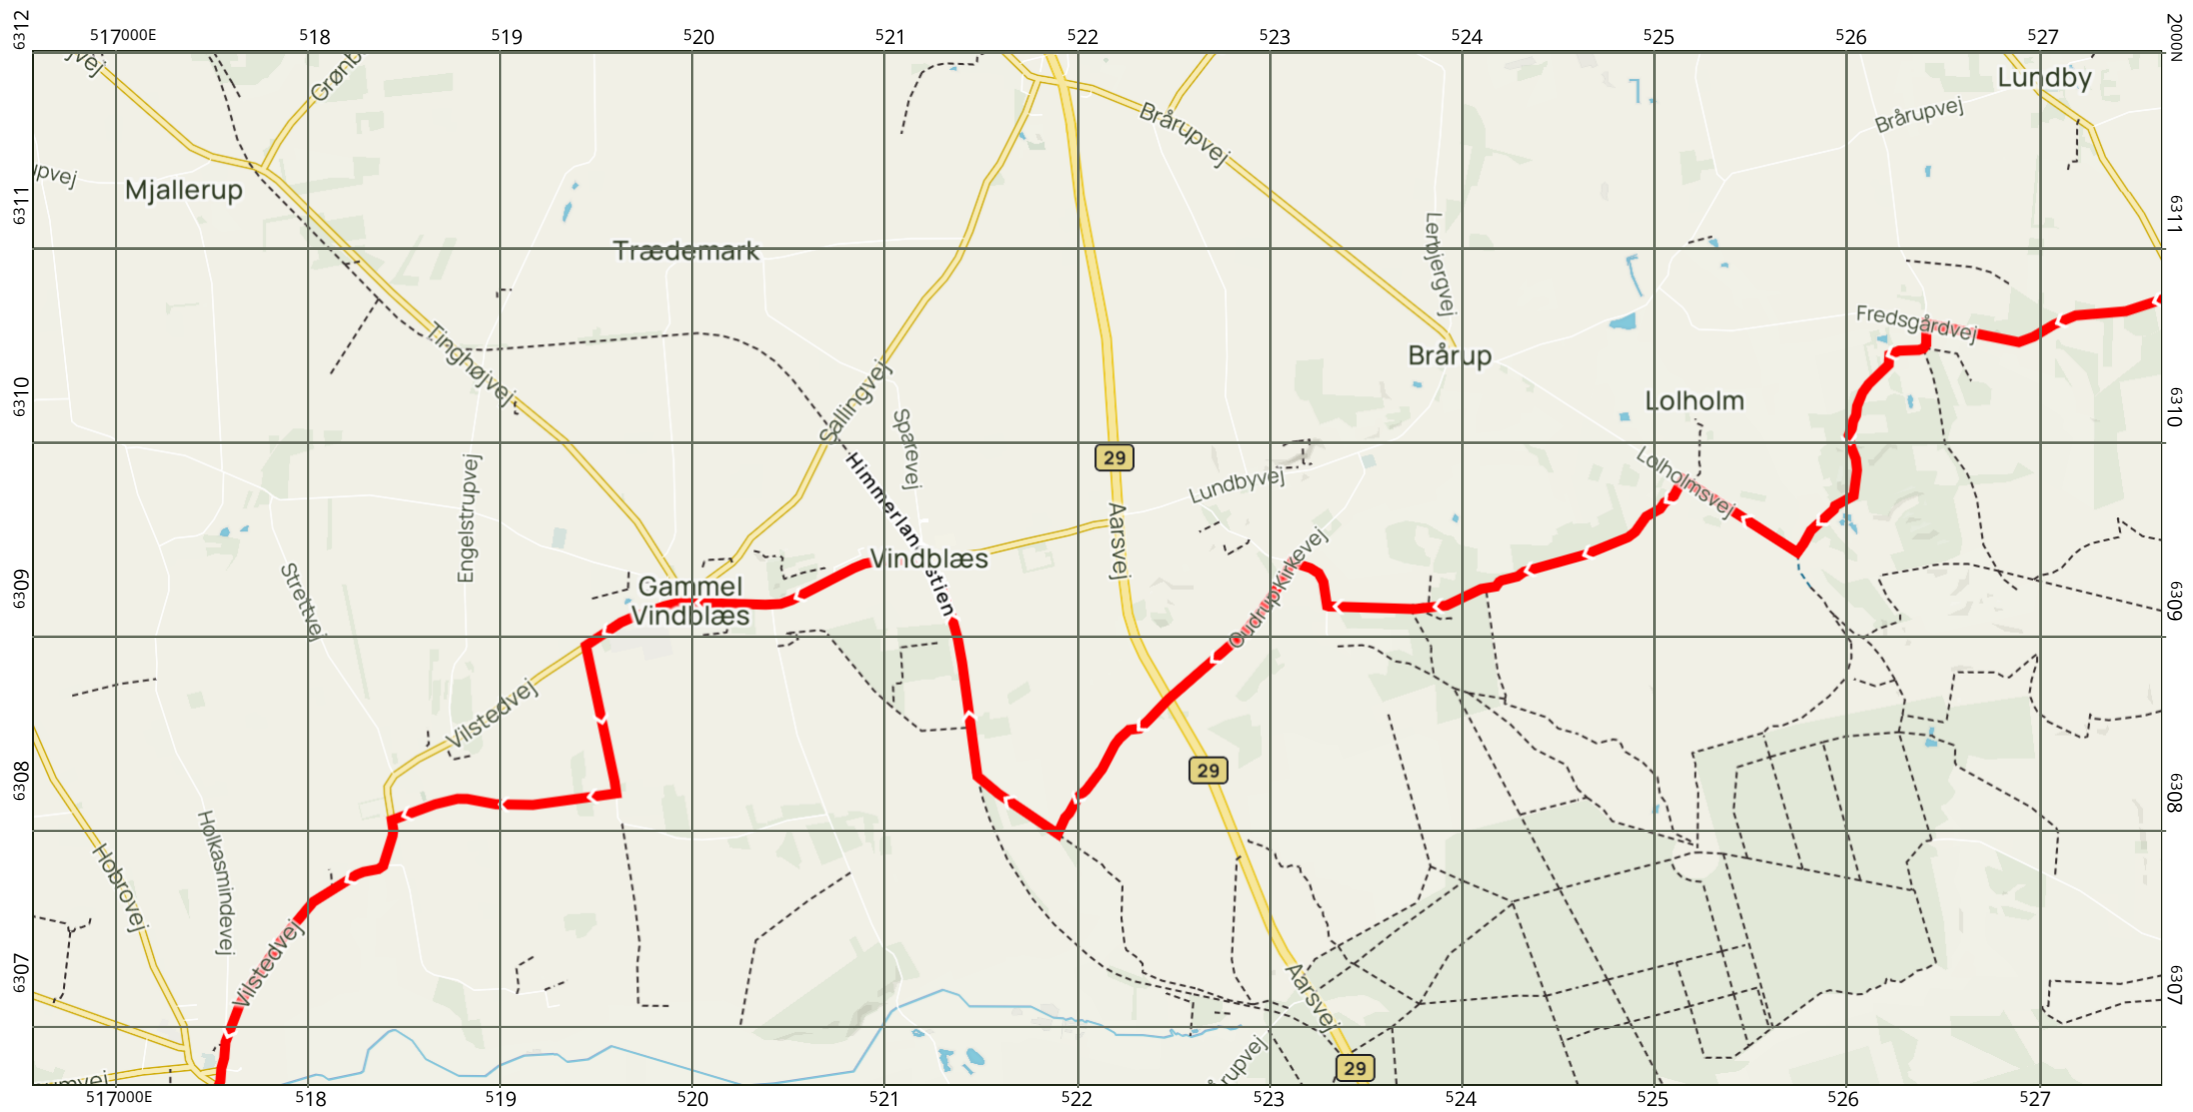

3.1°E

UTM Zone 32 Scale 1: 0 Datum WGS84

Gain: 294 m Loss: 293 m

3°E

 4/18/2023

★
3.1°E
4/18/2023

UTM Zone 32 Scale 1: 0 Datum WGS84

Gain: 302 m Loss: 313 m

 3.1°E

UTM Zone 32 Scale 1: 0 Datum WGS84

Gain: 302 m Loss: 313 m

4/18/2023
 3.2°E

UTM Zone 32 Scale 1: 0 Datum WGS84