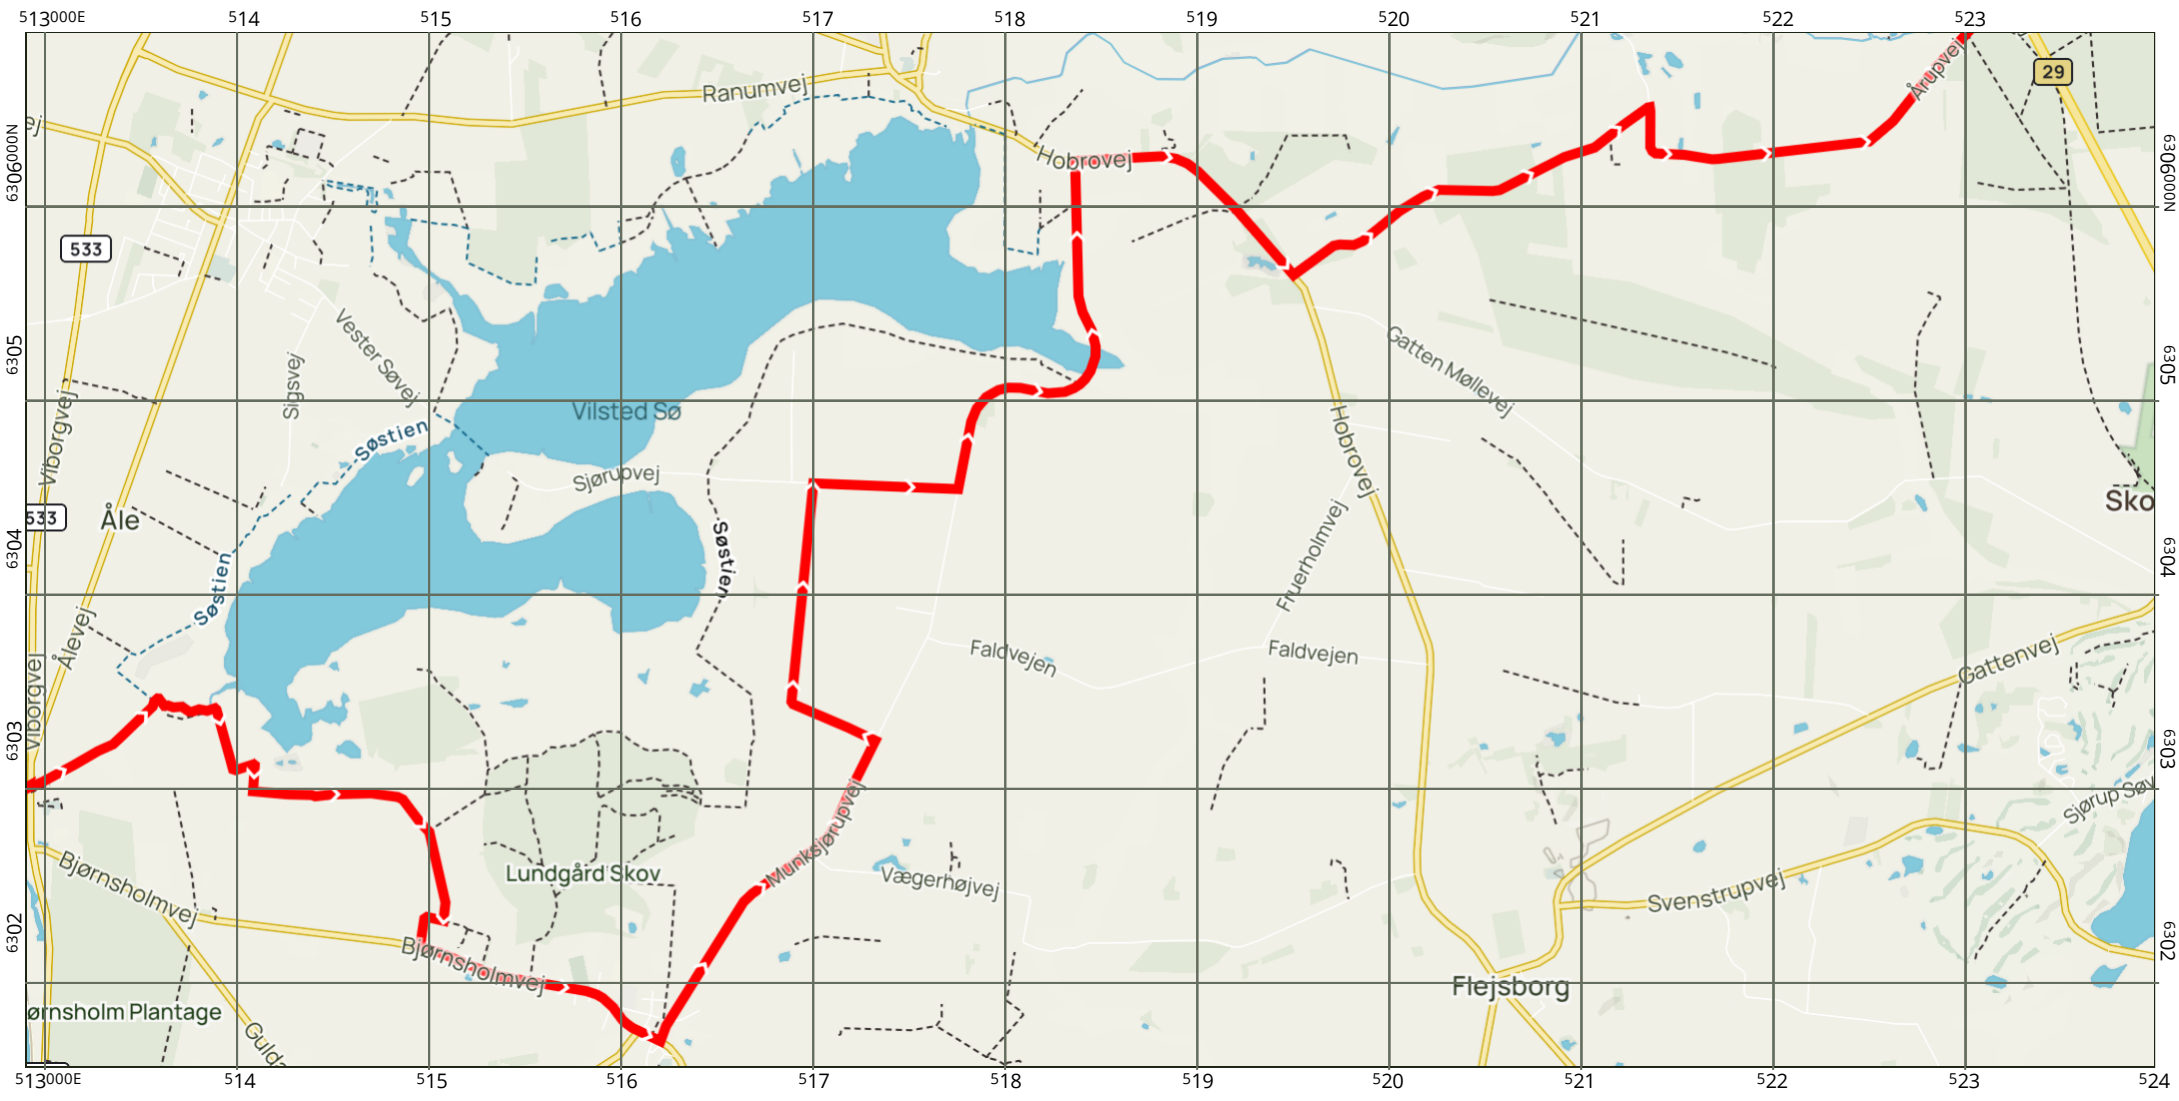

3.1°E

UTM Zone 32 Scale 1: 0 Datum WGS84

Gain: 294 m Loss: 293 m

3°E

 4/18/2023

★
3.1°E
4/18/2023

UTM Zone 32 Scale 1: 0 Datum WGS84

Gain: 302 m Loss: 313 m

 3.1°E

UTM Zone 32 Scale 1: 0 Datum WGS84

Gain: 302 m Loss: 313 m

4/18/2023
 3.2°E

UTM Zone 32 Scale 1: 0 Datum WGS84