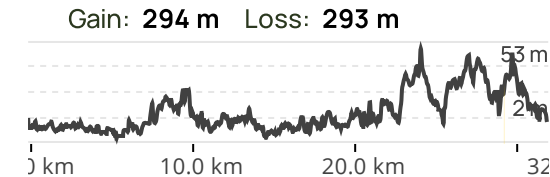

3.1°E

UTM Zone 32 Scale 1: 0 Datum WGS84

Gain: 294 m Loss: 293 m

3°E

 4/18/2023

★
3.1°E
4/18/2023

UTM Zone 32 Scale 1: 0 Datum WGS84

Gain: 302 m Loss: 313 m

 3.1°E

UTM Zone 32 Scale 1: 0 Datum WGS84

Gain: 302 m Loss: 313 m

4/18/2023
 3.2°E

UTM Zone 32 Scale 1: 0 Datum WGS84